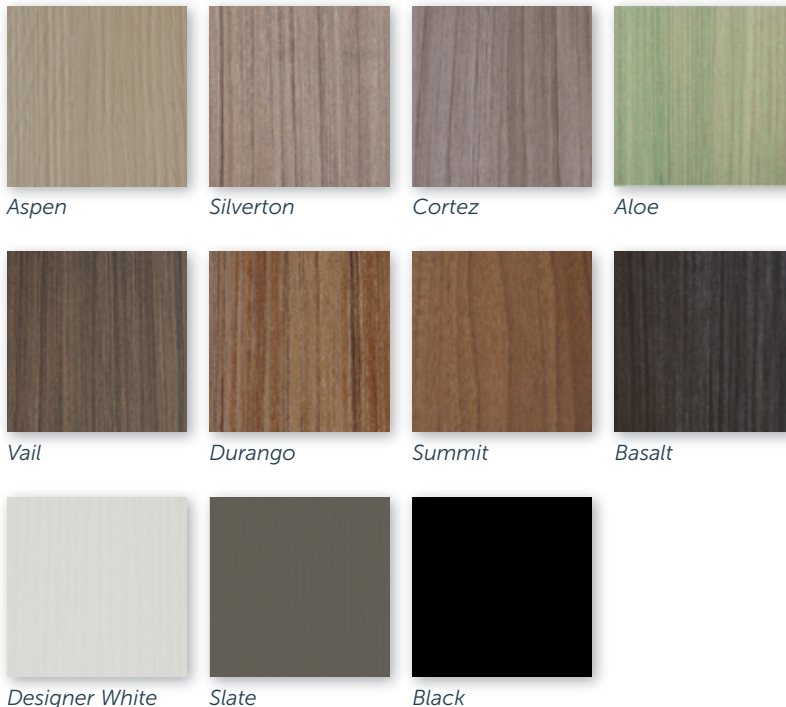

ROÜCKEHD

by Premier EuroCase

premiereurocase.com/elements/roucke-hd

High Definition Textured Panels

Premier EuroCase offers HD textured thermofused laminated panels with European trend-setting designs. HD textured panels deliver the look and feel of real wood along with the durability and reliability you've come to expect from PE panels.

Made with impeccable quality, the HD textured panels can be used in cabinets, office furniture and store fixtures. There are eight newly designed woodgrains and three solid colors available with the HD texture.

Why Röucke HD

- Use only the finest cores available to manufacture our laminated panels.
- Color, surface, and core qualities are consistent from panel to panel.
- Stock 4' x 8' panels, either 1/4" or 3/4" thick. Other thicknesses are available.
- The deepest texture produced in North America.
- Matching texture 1 mm ABS edgebanding available.