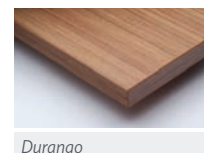

Endless Interior Design Options

- **Colors and Edgebanding** - offered in 12 woodgrain patterns and three solid colors with perfectly matched laser edgebanding with no glue lines.
- **Panel and Component Sizes** - stocked 4' x 8' panels in 1/4" MDF and 3/4" particleboard. Finished door and drawer components also available.
- **Matching Vinyl Options** - vinyl material available in nine of the eleven colors as an additional product offering.

Aspen

Basalt

Black

Cortez

Designer White

Durango

Silverton

Slate