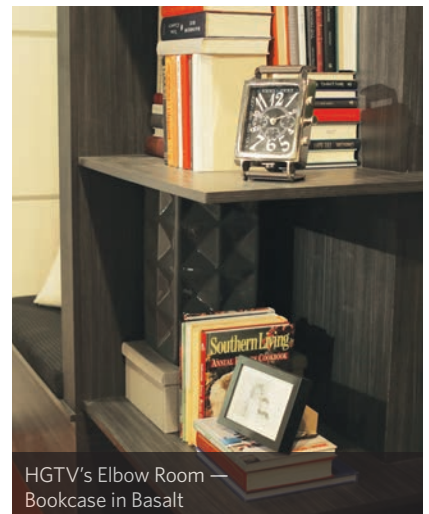

Roücke HD

Ultimate High Definition Structured Panels

Made with the deepest structured melamine panels in North America, Roücke HD can enhance any space with the strength, texture, and aesthetic appeal of natural materials.

With Roücke HD by Premier EuroCase you can incorporate the natural beauty and texture of real woodgrain into your interior design.

The versatility of the product can achieve both traditional and modern design styles through door type, and/or pairing with other product collections.

mHouse Sponsorship — Bedroom Vanity in Cortez

Newport Design Group — Clubhouse Kitchen in Basalt

mHouse Sponsorship — Closet Storage in Vail

Office Remodel — Desk Drawers in Silverton

Laundry Room Cabinets — 5-piece Doors in Vail

HGTV's Elbow Room — Bookcase in Basalt