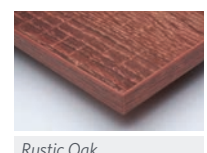

Endless Interior Design Options

- **Colors and Edgebanding** - offered in 12 woodgrain patterns and three solid colors with perfectly matched laser edgebanding with no glue lines.
- **Panel and Component Sizes** - stocked 4' x 8' panels in 1/4" MDF and 3/4" particleboard. Finished door and drawer components also available.
- **Matching Vinyl Options** - vinyl material available in nine of the eleven colors as an additional product offering.

Summit

Vail

Aloe

Cottage Oak

Lodge Oak

Weathered Oak

Rustic Oak

Roücke HD

With Roücke HD by Premier EuroCase you can incorporate the natural beauty and texture of real woodgrain into your interior design.

The versatility of the product can achieve both traditional and modern design styles through door type, and/or pairing with other product collections.