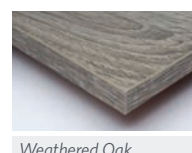

Endless Interior Design Options

- **Colors and Edgebanding** - offered in 12 woodgrain patterns and three solid colors with perfectly matched laser edgebanding with no glue lines.
- **Panel and Component Sizes** - stocked 4' x 8' panels in 1/4" MDF and 3/4" particleboard. Finished door and drawer components also available.
- **Matching Vinyl Options** - vinyl material available in nine of the eleven colors as an additional product offering.

Summit

Vail

Aloe

Cottage Oak

Lodge Oak

Weathered Oak

Rustic Oak

Roücke HD

With Roücke HD by Premier EuroCase you can incorporate the natural beauty and texture of real woodgrain into your interior design.

The versatility of the product can achieve both traditional and modern design styles through door type, and/or pairing with other product collections.